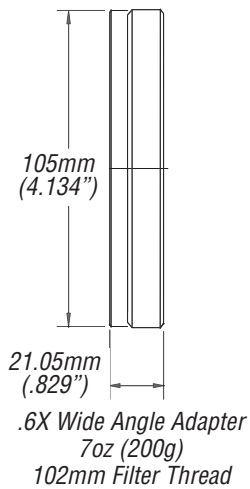

Century Add-ons for Sony PMW-EX1 Camcorder.

	Description	Focal Length	Aperture	Horiz. Angle of View	35mm Still Equivalent	Comments
ORIGINAL LENS	14X	5.8-81.2mm	f/1.9	57.8°-4.5°	31.4-439 mm	
OHD-06WA-EX1	.6X HD Wide Angle Adapter*	3.5-14.4mm	f/1.9	84.9°-25°	19.7-81mm	Partial zoom capability
OHD-75CV-EX1	.75X HD Wide Angle Converter*	4.4-60.9mm	f/1.9	72.1°-6°	24.7-342.6mm	Full zoom capability
OHD-FESU-EX1	Fisheye HD Adapter*	2.3-9.6mm	f/1.9	108.6°- 36.9°	12.9-54mm	Partial zoom capability
OHD-FEWA-EX1	Xtreme HD Fisheye*	1.7-6.6mm	f/1.9	124°- 51.7°	9.6-37.1mm	Partial zoom capability
OHD-16TC-EX1	1.6X HD Tele-Converter*	38.4-129.9mm	f/1.9	9.5°- 2.8°	216 to 730.8mm	Partial zoom, vignettes @ wide angles
OAD-8620-00	+ 2.0 Achromatic Diopter**	N/A	f/1.6-f/2.8	N/A	N/A	Full zoom capability
OAD-8626-00	+ 2.6 Achromatic Diopter**	N/A	f/1.6-f/2.8	N/A	N/A	Full zoom capability

*Note: Bayonet Mount

**Note: Adapter Ring (0FA-7786-00) Required

1-800-228-1254

Schneider OPTICS
It Starts with the Glass™

West Coast • 7701 Haskell Ave. • Van Nuys, CA 91406 • Tel: 818-766-3715 • Fax: 818-505-9865
East Coast • 285 Oser Ave • Hauppauge, NY 11788 • Tel: 631-761-5000 • Fax: 631-761-5090