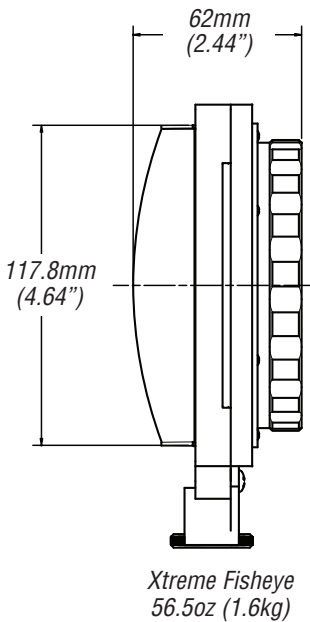

Century Add-ons for Sony PMW-EX1 Camcorder.

	Description	Focal Length	Aperture	Horiz. Angle of View	35mm Still Equivalent	Comments
ORIGINAL LENS	14X	5.8-81.2mm	f/1.9	57.8°-4.5°	31.4-439 mm	
OHD-06WA-EX1	.6X HD Wide Angle Adapter*	3.5-14.4mm	f/1.9	84.9°-25°	19.7-81mm	Partial zoom capability
OHD-75CV-EX1	.75X HD Wide Angle Converter*	4.4-60.9mm	f/1.9	72.1°-6°	24.7-342.6mm	Full zoom capability
OHD-FESU-EX1	Fisheye HD Adapter*	2.3-9.6mm	f/1.9	108.6°- 36.9°	12.9-54mm	Partial zoom capability
OHD-FEWA-EX1	Xtreme HD Fisheye*	1.7-6.6mm	f/1.9	124°- 51.7°	9.6-37.1mm	Partial zoom capability
OHD-16TC-EX1	1.6X HD Tele-Converter*	38.4-129.9mm	f/1.9	9.5°- 2.8°	216 to 730.8mm	Partial zoom, vignettes @ wide angles
OAD-8620-00	+ 2.0 Achromatic Diopter**	N/A	f/1.6-f/2.8	N/A	N/A	Full zoom capability
OAD-8626-00	+ 2.6 Achromatic Diopter**	N/A	f/1.6-f/2.8	N/A	N/A	Full zoom capability

*Note: Bayonet Mount

**Note: Adapter Ring (0FA-7786-00) Required

1-800-228-1254

Schneider OPTICS
It Starts with the Glass™

West Coast • 7701 Haskell Ave. • Van Nuys, CA 91406 • Tel: 818-766-3715 • Fax: 818-505-9865
East Coast • 285 Oser Ave • Hauppauge, NY 11788 • Tel: 631-761-5000 • Fax: 631-761-5090