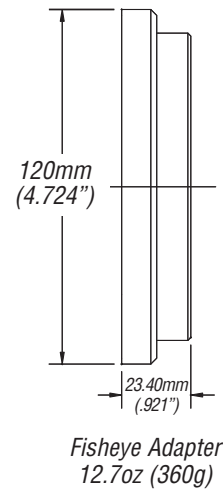

Century Add-ons for Sony PMW-EX1 Camcorder.

	Description	Focal Length	Aperture	Horiz. Angle of View	35mm Still Equivalent	Comments
ORIGINAL LENS	14X	5.8-81.2mm	f/1.9	57.8°-4.5°	31.4-439 mm	
OHD-06WA-EX1	.6X HD Wide Angle Adapter*	3.5-14.4mm	f/1.9	84.9°-25°	19.7-81mm	Partial zoom capability
OHD-75CV-EX1	.75X HD Wide Angle Converter*	4.4-60.9mm	f/1.9	72.1°-6°	24.7-342.6mm	Full zoom capability
OHD-FESU-EX1	Fisheye HD Adapter*	2.3-9.6mm	f/1.9	108.6°- 36.9°	12.9-54mm	Partial zoom capability
OHD-FEWA-EX1	Xtreme HD Fisheye*	1.7-6.6mm	f/1.9	124°- 51.7°	9.6-37.1mm	Partial zoom capability
OHD-16TC-EX1	1.6X HD Tele-Converter*	38.4-129.9mm	f/1.9	9.5°- 2.8°	216 to 730.8mm	Partial zoom, vignettes @ wide angles
OAD-8620-00	+ 2.0 Achromatic Diopter**	N/A	f/1.6-f/2.8	N/A	N/A	Full zoom capability
OAD-8626-00	+ 2.6 Achromatic Diopter**	N/A	f/1.6-f/2.8	N/A	N/A	Full zoom capability

*Note: Bayonet Mount

**Note: Adapter Ring (0FA-7786-00) Required

1-800-228-1254

Schneider OPTICS
It Starts with the Glass™

West Coast • 7701 Haskell Ave. • Van Nuys, CA 91406 • Tel: 818-766-3715 • Fax: 818-505-9865
East Coast • 285 Oser Ave • Hauppauge, NY 11788 • Tel: 631-761-5000 • Fax: 631-761-5090