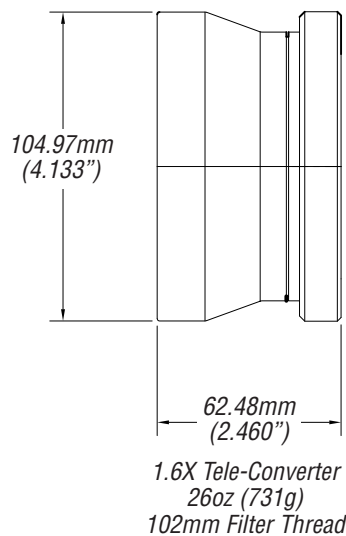

Century Add-ons for Sony PMW-EX1 Camcorder.

	Description	Focal Length	Aperture	Horiz. Angle of View	35mm Still Equivalent	Comments
ORIGINAL LENS	14X	5.8-81.2mm	f/1.9	57.8°-4.5°	31.4-439 mm	
OHD-06WA-EX1	.6X HD Wide Angle Adapter*	3.5-14.4mm	f/1.9	84.9°-25°	19.7-81mm	Partial zoom capability
OHD-75CV-EX1	.75X HD Wide Angle Converter*	4.4-60.9mm	f/1.9	72.1°-6°	24.7-342.6mm	Full zoom capability
OHD-FESU-EX1	Fisheye HD Adapter*	2.3-9.6mm	f/1.9	108.6°- 36.9°	12.9-54mm	Partial zoom capability
OHD-FEWA-EX1	Xtreme HD Fisheye*	1.7-6.6mm	f/1.9	124°- 51.7°	9.6-37.1mm	Partial zoom capability
OHD-16TC-EX1	1.6X HD Tele-Converter*	38.4-129.9mm	f/1.9	9.5°- 2.8°	216 to 730.8mm	Partial zoom, vignettes @ wide angles
OAD-8620-00	+ 2.0 Achromatic Diopter**	N/A	f/1.6-f/2.8	N/A	N/A	Full zoom capability
OAD-8626-00	+ 2.6 Achromatic Diopter**	N/A	f/1.6-f/2.8	N/A	N/A	Full zoom capability

*Note: Bayonet Mount

**Note: Adapter Ring (0FA-7786-00) Required

1-800-228-1254

Schneider OPTICS
It Starts with the Glass™

West Coast • 7701 Haskell Ave. • Van Nuys, CA 91406 • Tel: 818-766-3715 • Fax: 818-505-9865
East Coast • 285 Oser Ave • Hauppauge, NY 11788 • Tel: 631-761-5000 • Fax: 631-761-5090