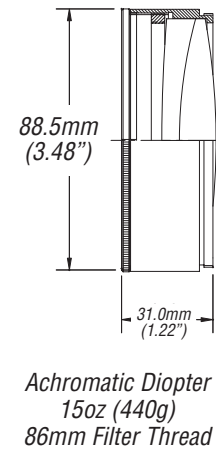

Century Add-ons for Sony PMW-EX1 Camcorder.

	Description	Focal Length	Aperture	Horiz. Angle of View	35mm Still Equivalent	Comments
ORIGINAL LENS	14X	5.8-81.2mm	f/1.9	57.8°-4.5°	31.4-439 mm	
OHD-06WA-EX1	.6X HD Wide Angle Adapter*	3.5-14.4mm	f/1.9	84.9°-25°	19.7-81mm	Partial zoom capability
OHD-75CV-EX1	.75X HD Wide Angle Converter*	4.4-60.9mm	f/1.9	72.1°-6°	24.7-342.6mm	Full zoom capability
OHD-FESU-EX1	Fisheye HD Adapter*	2.3-9.6mm	f/1.9	108.6°- 36.9°	12.9-54mm	Partial zoom capability
OHD-FEWA-EX1	Xtreme HD Fisheye*	1.7-6.6mm	f/1.9	124°- 51.7°	9.6-37.1mm	Partial zoom capability
OHD-16TC-EX1	1.6X HD Tele-Converter*	38.4-129.9mm	f/1.9	9.5°- 2.8°	216 to 730.8mm	Partial zoom, vignettes @ wide angles
OAD-8620-00	+ 2.0 Achromatic Diopter**	N/A	f/1.6-f/2.8	N/A	N/A	Full zoom capability
OAD-8626-00	+ 2.6 Achromatic Diopter**	N/A	f/1.6-f/2.8	N/A	N/A	Full zoom capability

*Note: Bayonet Mount

**Note: Adapter Ring (0FA-7786-00) Required

1-800-228-1254

Schneider OPTICS
It Starts with the Glass™

West Coast • 7701 Haskell Ave. • Van Nuys, CA 91406 • Tel: 818-766-3715 • Fax: 818-505-9865
East Coast • 285 Oser Ave • Hauppauge, NY 11788 • Tel: 631-761-5000 • Fax: 631-761-5090