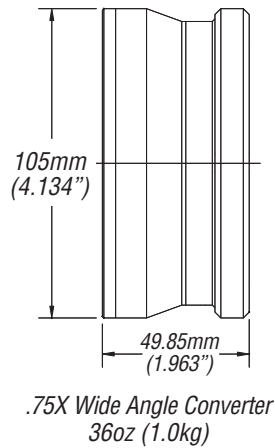

Century Add-ons for Sony PMW-EX1 Camcorder.

	Description	Focal Length	Aperture	Horiz. Angle of View	35mm Still Equivalent	Comments
ORIGINAL LENS	14X	5.8-81.2mm	f/1.9	57.8°-4.5°	31.4-439 mm	
OHD-06WA-EX1	.6X HD Wide Angle Adapter*	3.5-14.4mm	f/1.9	84.9°-25°	19.7-81mm	Partial zoom capability
OHD-75CV-EX1	.75X HD Wide Angle Converter*	4.4-60.9mm	f/1.9	72.1°-6°	24.7-342.6mm	Full zoom capability
OHD-FESU-EX1	Fisheye HD Adapter*	2.3-9.6mm	f/1.9	108.6°- 36.9°	12.9-54mm	Partial zoom capability
OHD-FEWA-EX1	Xtreme HD Fisheye*	1.7-6.6mm	f/1.9	124°- 51.7°	9.6-37.1mm	Partial zoom capability
OHD-16TC-EX1	1.6X HD Tele-Converter*	38.4-129.9mm	f/1.9	9.5°- 2.8°	216 to 730.8mm	Partial zoom, vignettes @ wide angles
OAD-8620-00	+ 2.0 Achromatic Diopter**	N/A	f/1.6-f/2.8	N/A	N/A	Full zoom capability
OAD-8626-00	+ 2.6 Achromatic Diopter**	N/A	f/1.6-f/2.8	N/A	N/A	Full zoom capability

*Note: Bayonet Mount

**Note: Adapter Ring (0FA-7786-00) Required

1-800-228-1254

Schneider OPTICS
It Starts with the Glass™

West Coast • 7701 Haskell Ave. • Van Nuys, CA 91406 • Tel: 818-766-3715 • Fax: 818-505-9865
East Coast • 285 Oser Ave • Hauppauge, NY 11788 • Tel: 631-761-5000 • Fax: 631-761-5090